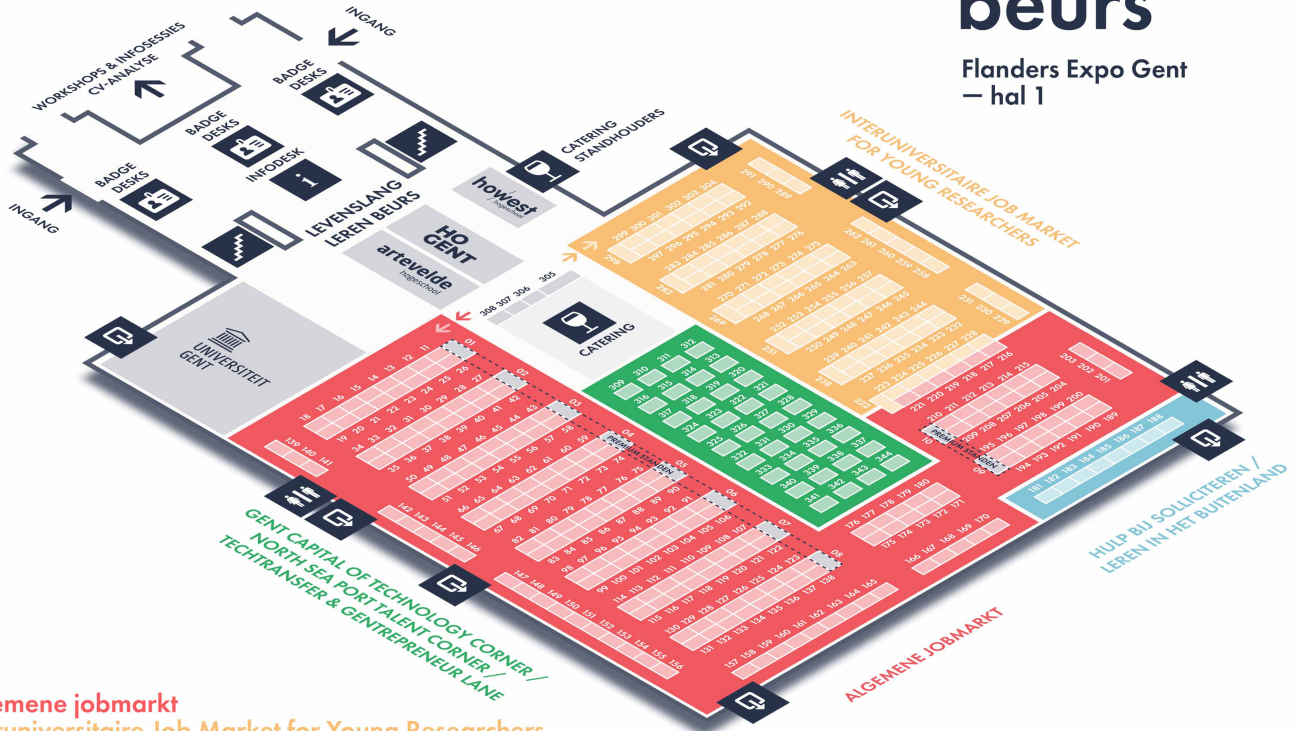

# Interuniversity Job Market for Young Researchers 2025

# Ground floor

# afstudeerbeurs

Flanders Expo Gent  
- hal 1

- Algemene jobmarkt
- Interuniversitaire Job Market for Young Researchers
- Gent Capital of Technology Corner / North Sea Port Talent Corner / TechTransfer & Entrepreneur Lane
- Levenslang Leren beurs

Floor plan