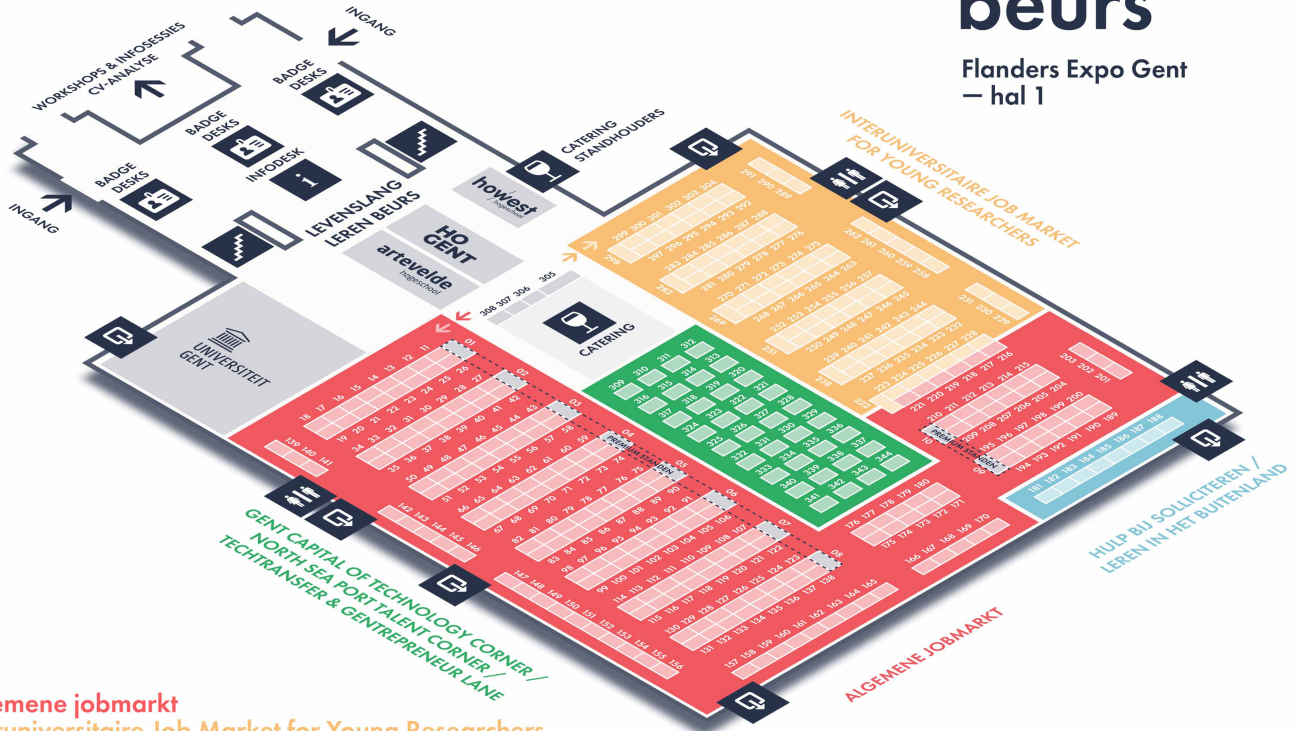

**afstudeer
beurs**

Interuniversity Job Market for
Young Researchers

Levenslang
leren beurs

27.03.25 - Flanders Expo Ghent
12.00 - 19.00

Interuniversity Job Market for Young Researchers 2025

Ground floor

afstudeerbeurs

Flanders Expo Gent
- hal 1

- Algemene jobmarkt
- Interuniversitaire Job Market for Young Researchers
- Gent Capital of Technology Corner / North Sea Port Talent Corner / TechTransfer & Entrepreneur Lane
- Levenslang Leren beurs