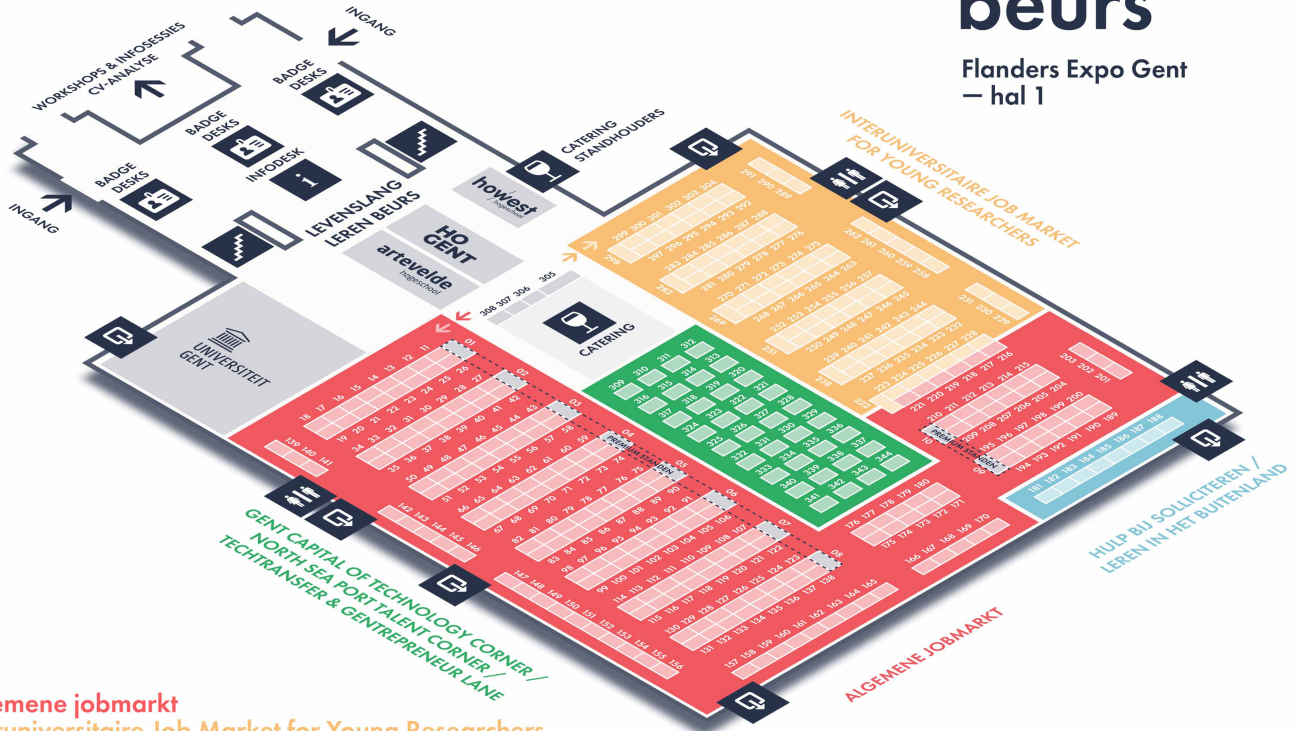

# afstudeerbeurs

Flanders Expo Gent  
– hal 1

Algemene jobmarkt  
Interuniversitaire Job Market for Young Researchers  
Gent Capital of Technology Corner / North Sea Port Talent Corner /  
TechTransfer & Entrepreneur Lane  
Levenslang Leren beurs